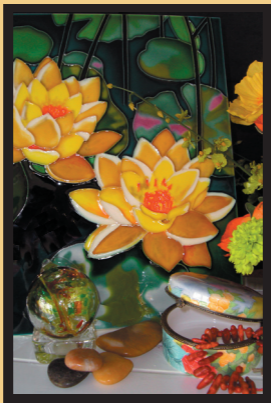

Papyrus

Cards & Gifts

unique Canadian artisans

inspiring fanciful giftware

distinctive jewellery

At the Cannery · 104-2537 Beacon Ave.
Sidney, BC · (250) 656-1358